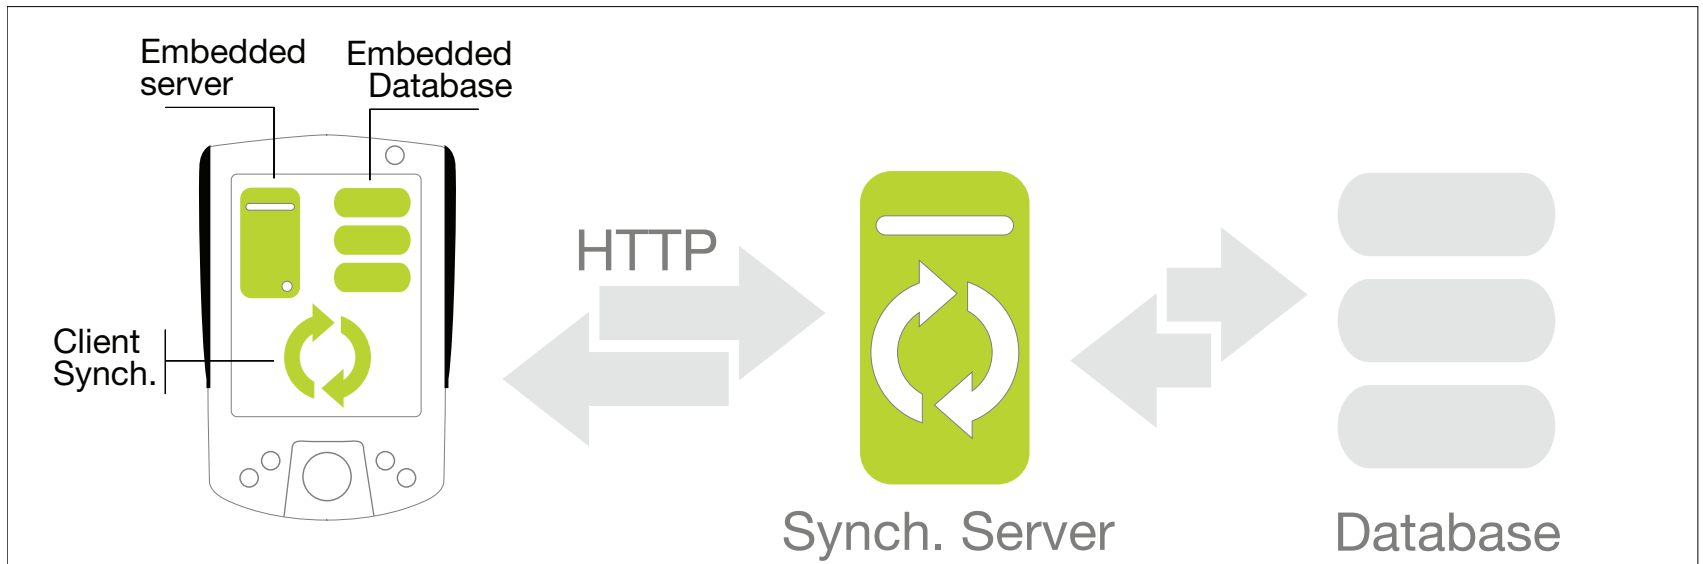

# Road map

- **Dec 2005** : release 1.0R2 (complete API for development).
- **Fev 2006** : release 1.0 (add remote application administration and update).
- **April 2006** : completed documentations and Tutorials.

# Application examples

Industrial maintenance application.

Complete CRM application including reporting, calendar, tasks and clients/contacts management.

# Architecture examples